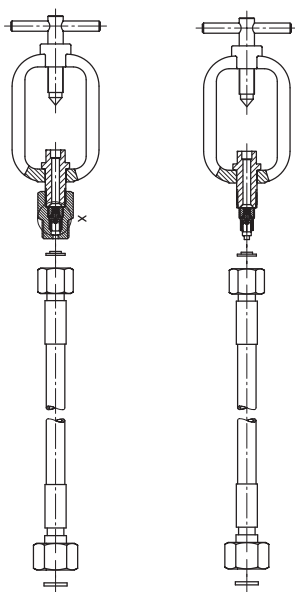

ГИБКИЕ ШЛАНГИ

In accordance with DIN 477/ 230 bar, with hex nut. Material SS/PCTFE. Inlet see below, outlet M14×1.5f mm or NPT 1/4"m – with swivel nut. For safety reasons the flexible corrugated pipe comes equipped with a safety lines, which prevent uncontrolled whipping in the case of a hose breakage. The advantage of the corrugated pipe is a maximum mobility in relation to the gas supply. Cylinder connections in accordance with other norms such as AFNOR, NEN, ... and 315 bar cylinder models are upon request.

M14,5×1.5f NPT 1/4"m		DIN	Length
Art.-Nr.	Art.-Nr.		
H27427264	H27429564	FA 1	1 m
H27428464	H27449064	FA 5	1 m
H27427764	H27429064	FA 6	1 m
H27428564	H27444864	FA 7	1 m
H27440064	H27431464	FA 8	1 m
H27428764	H27432164	FA 9	1 m
H27427664	H27428164	FA 10	1 m
H27440164	H27435664	FA 13	1 m
H27428864	H27506264	FA 14	1 m
H27428064	H27435464	FA 1	1.5 m
H27447364	H27458164	FA 5	1.5 m
H27427864	H27428364	FA 6	1.5 m
H27428664	H27212264	FA 7	1.5 m
H27447064	H27435564	FA 8	1.5 m
H27427464	H27429362	FA 9	1.5 m
H27427564	H27429664	FA 10	1.5 m
H27427964	H27451664	FA 11	1.5 m
H27429864	H27505364	FA14	1.5m
H27438764	H27451864	FA 1	3 m
H27444564	H27459164	FA 6	3 m
H27439664	H27451964	FA 10	3 m
H27446264	H27995164	FA 13	3 m
H27447964	-	FA 14	3 m

СОЕДИНИТЕЛЬНЫЕ ШЛАНГИ ДЛЯ АЦЕТИЛЕНА ВЫСОКОГО ДАВЛЕНИЯ

Cylinder hoses with back pressure protection 14037493

Cylinder hoses without back pressure protection 14037334

Application	Version	Length
14037493	Cylinder with back pressure safety	800 mm
14037249	Bundle	RHÖNA 1500 mm
14037841	Bundle	LINDE 1500 mm
14037842	Bundle	MG 1500 mm
14037843	Bundle	Basi 1500 mm