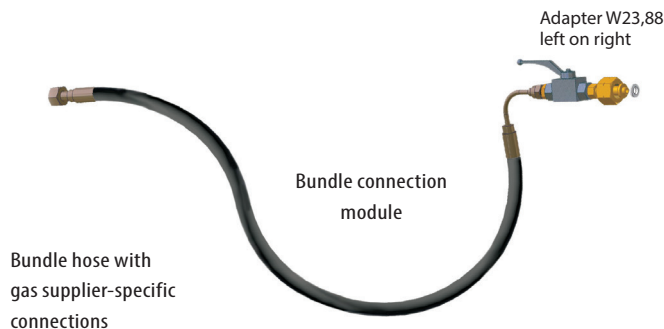

ГИБКИЕ ШЛАНГИ

In accordance with DIN 477/ 230 bar, with hex nut. Material SS/PCTFE. Inlet see below, outlet M14×1.5f mm or NPT 1/4"m – with swivel nut. For safety reasons the flexible corrugated pipe comes equipped with a safety lines, which prevent uncontrolled whipping in the case of a hose breakage. The advantage of the corrugated pipe is a maximum mobility in relation to the gas supply. Cylinder connections in accordance with other norms such as AFNOR, NEN, ... and 315 bar cylinder models are upon request.

Bundle connection Rhöna standard 14.037.190 for AGA

14.037.115 for Linde bundle

14.037.190 for MG bundle

14.037.190 for BASI bundle

Bundle hose with gas supplier-specific connections

Bundle connection module